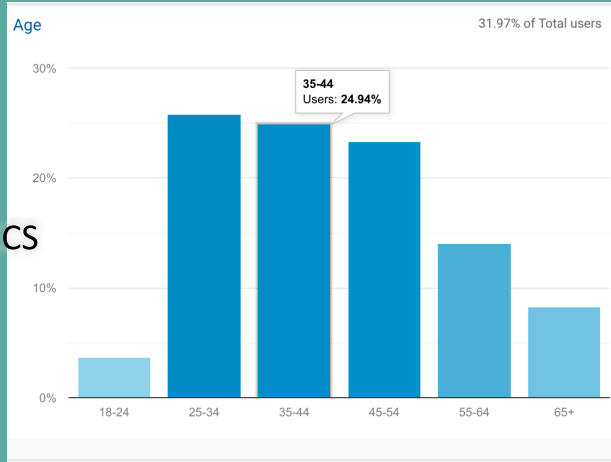

TOP COUNTRIES

	153,623 % of Total: 100.00% (153,623)	153,623 % of Total: 100.00% (153,623)
1. United Kingdom	145,727	91.28%
2. United States	3,709	2.32%
3. Spain	1,119	0.70%
4. France	634	0.40%
5. Germany	628	0.39%
6. (not set)	466	0.29%
7. Italy	433	0.27%
8. Netherlands	416	0.26%
9. Ireland	395	0.25%
10. Portugal	339	0.21%

	145,727 % of Total: 94.86% (153,623)	145,727 % of Total: 94.86% (153,623)
1. London	41,800	20.56%
2. (not set)	15,460	7.60%
3. Birmingham	5,015	2.47%
4. Manchester	4,711	2.32%
5. Leeds	4,204	2.07%
6. Bristol	3,943	1.94%
7. Liverpool	3,695	1.82%
8. Glasgow	3,581	1.76%
9. Nottingham	3,558	1.75%
10. Edinburgh	3,131	1.54%

TOP UK CITIES

USER DEMOGRAPHICS

USER ACQUISITION