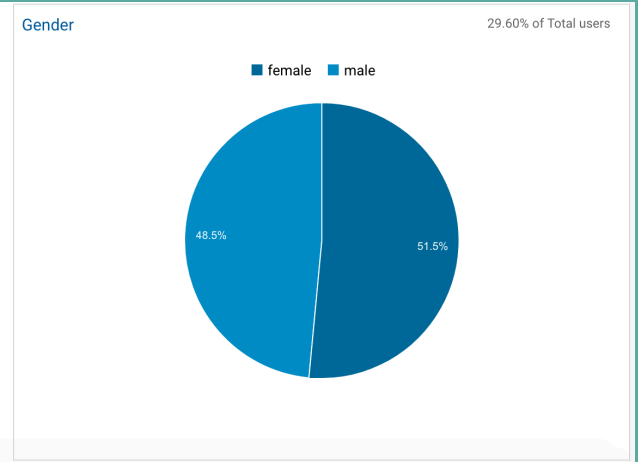

TOP COUNTRIES

	153,623 % of Total: 100.00% (153,623)	153,623 % of Total: 100.00% (153,623)
1. United Kingdom	145,727	91.28%
2. United States	3,709	2.32%
3. Spain	1,119	0.70%
4. France	634	0.40%
5. Germany	628	0.39%
6. (not set)	466	0.29%
7. Italy	433	0.27%
8. Netherlands	416	0.26%
9. Ireland	395	0.25%
10. Portugal	339	0.21%

	145,727 % of Total: 94.86% (153,623)	145,727 % of Total: 94.86% (153,623)
1. London	41,800	20.56%
2. (not set)	15,460	7.60%
3. Birmingham	5,015	2.47%
4. Manchester	4,711	2.32%
5. Leeds	4,204	2.07%
6. Bristol	3,943	1.94%
7. Liverpool	3,695	1.82%
8. Glasgow	3,581	1.76%
9. Nottingham	3,558	1.75%
10. Edinburgh	3,131	1.54%

TOP UK CITIES

USER DEMOGRAPHICS

USER ACQUISITION