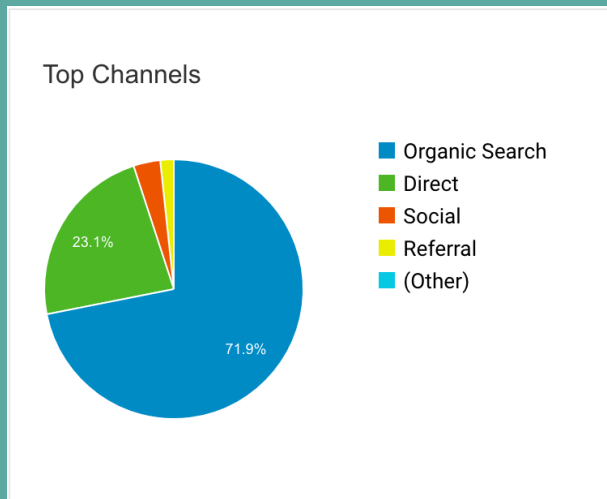

TOP COUNTRIES

	153,623 % of Total: 100.00% (153,623)	153,623 % of Total: 100.00% (153,623)
1. United Kingdom	145,727	91.28%
2. United States	3,709	2.32%
3. Spain	1,119	0.70%
4. France	634	0.40%
5. Germany	628	0.39%
6. (not set)	466	0.29%
7. Italy	433	0.27%
8. Netherlands	416	0.26%
9. Ireland	395	0.25%
10. Portugal	339	0.21%

	145,727 % of Total: 94.86% (153,623)	145,727 % of Total: 94.86% (153,623)
1. London	41,800	20.56%
2. (not set)	15,460	7.60%
3. Birmingham	5,015	2.47%
4. Manchester	4,711	2.32%
5. Leeds	4,204	2.07%
6. Bristol	3,943	1.94%
7. Liverpool	3,695	1.82%
8. Glasgow	3,581	1.76%
9. Nottingham	3,558	1.75%
10. Edinburgh	3,131	1.54%

TOP UK CITIES

USER DEMOGRAPHICS

USER ACQUISITION