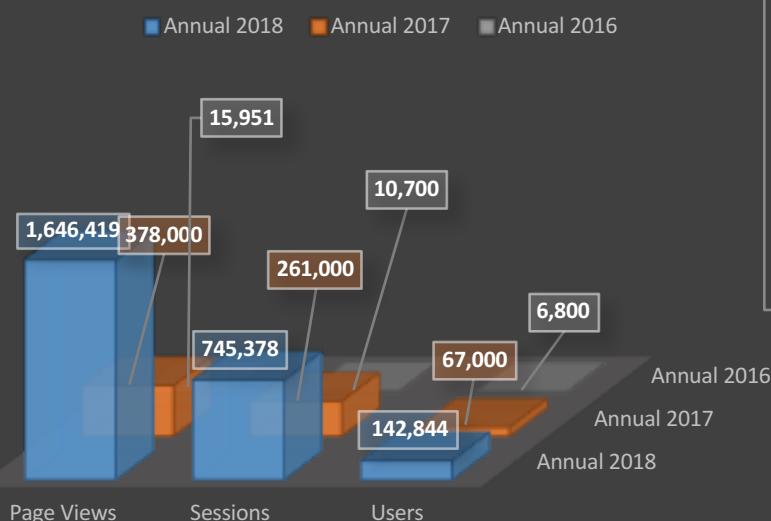

During 2018 I've had over 140k users, 1.6 million page views and I have an engaged user-base who interact with the blog posts via the comments section.

If you are looking for a money blogger who also loves tech, tea and telly, for your campaign then get in touch via info@thereverend.co.uk and I'd love to discuss the options of working together.

BLOG STATS

MOZ DOMAIN AUTHORITY & PAGE AUTHORITY

Followers : 647
Top Tweet
Impressions : 104k
Engagement : 6713

Followers : 89
Group Likes : 80

Total Video Views : 370
Watch Time : 585 minutes

**All blog stats taken from Google Analytics*

TOP COUNTRIES

| | 153,623 % of Total: 100.00% (153,623) | 153,623 % of Total: 100.00% (153,623) |
|--------------------|--|--|
| 1. United Kingdom | 145,727 | 91.28% |
| 2. United States | 3,709 | 2.32% |
| 3. Spain | 1,119 | 0.70% |
| 4. France | 634 | 0.40% |
| 5. Germany | 628 | 0.39% |
| 6. (not set) | 466 | 0.29% |
| 7. Italy | 433 | 0.27% |
| 8. Netherlands | 416 | 0.26% |
| 9. Ireland | 395 | 0.25% |
| 10. Portugal | 339 | 0.21% |

TOP UK CITIES

USER DEMOGRAPHICS

USER ACQUISITION